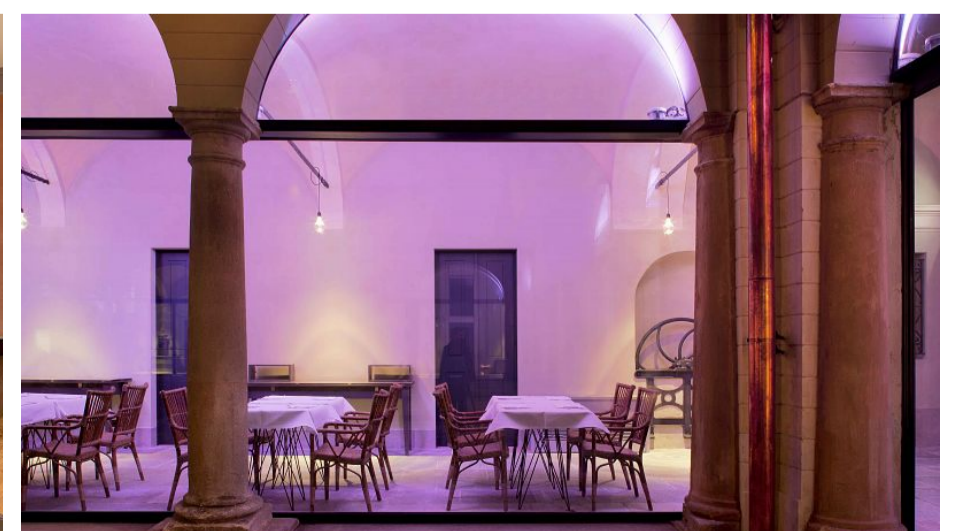

NH MEETINGS

- Ambassador Service
- Specialized Advisory Service
- Personal Professional Response
- Easy access high-speed Internet
- Unique coffee breaks
- Eco-Friendly meetings
- Always Yes!
- High Tech Made Easy