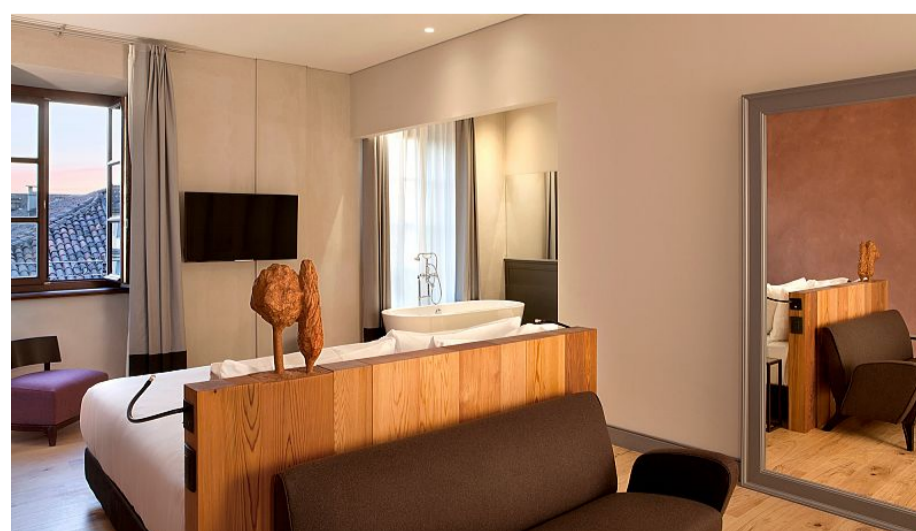

NH COLLECTION

HOTELS

NH COLLECTION

TORINO PIAZZA CARLINA

HOTEL LOCATION

Located in the center of Turin, NH Collection Torino Piazza Carlina is close to the main sights of the city including the River Po, Mole Antonelliana and Valentino Park. Explore Turin in an open-topped sightseeing bus, or arrange for one of our guides to give you a private tour. NH Collection Torino Piazza Carlina sits inside a mid-17th century building. The hotel's 160 rooms are decorated in a contemporary style, many with views of the city. All our rooms are family and pet-friendly, and come with Wi-Fi, TVs and coffee machines as standard.

**RAILWAY STATION
PORTA NUOVA**
1 km / 5 min

**RAILWAY STATION
PORTA SUSA**
2,3 km / 10 min

AIRPORT
11.25 km / 30 min

15 Piazza Carlo Emanuele II
10123 Turin
Italy
T. +39 011 8601611
nhcollectionpiazzacarlina@nh-hotels.com
<https://www.nh-hotels.com/hotel/nh-collection-torino-piazza-carlina>

HOTEL SERVICES